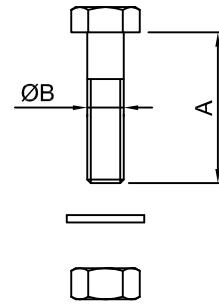

ISO NUT BOLT AND WASHER SETS FOR TWO BOLTED FLANGES

ORDER CODE	NW	A	B	PCS/PCK
ISO63NWB	63	40	M8	4
ISO80NWB	80	40	M8	8
ISO100NWB	100	40	M8	8
ISO160NWB	160	50	M10	8
ISO200NWB	200	50	M10	12
ISO250NWB	250	50	M10	12
ISO320NWB	320	60	M12	12
ISO400NWB	400	60	M12	16
ISO500NWB	500	60	M12	16
ISO600NWB	600	70	M12	20

ISO NUT BOLT AND WASHER SETS FOR TWO BOLTED FLANGES

ORDER CODE	NW	A	B	PCS/PCK
ISO63WB	63	30	M8	4
ISO80WB	80	30	M8	8
ISO100WB	100	30	M8	8
ISO160WB	160	35	M10	8
ISO200WB	200	35	M10	12
ISO250WB	250	35	M10	12
ISO320WB	320	45	M12	12
ISO400WB	400	45	M12	16
ISO500WB	500	45	M12	16
ISO600WB	600	60	M12	20