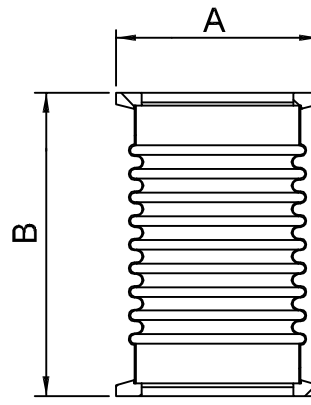

KF FLEXIBLE HOSES, STAINLESS STEEL

ORDER CODE	NW	A	B
FX16K250	16	30	250
FX16K500	16	30	500
FX16K750	16	30	750
FX16K1000	16	30	1000
FX25K250	25	40	250
FX25K500	25	40	500
FX25K750	25	40	750
FX25K1000	25	40	1000
FX40K250	40	55	250
FX40K500	40	55	500
FX40K750	40	55	750
FX40K1000	40	55	1000
FX50K250	50	75	250
FX50K500	50	75	500
FX50K750	50	75	750
FX50K1000	50	75	1000

KF STAINLESS STEEL CENTERING RINGS, VITON O,RING

ORDER CODE	NW	D1	D2
KF10SVCR	10	12.2	10.0
KF16SVCR	16	17.2	16.0
KF25SVCR	25	26.2	25.0
KF40SVCR	40	41.2	40.0
KF50SVCR	50	52.2	50.0

KF ALUMINIUM CENTERING RINGS, VITON O'RING

ORDER CODE	NW	D1	D2
KF10AVCR	10	12.2	10.0
KF16AVCR	16	17.2	16.0
KF25AVCR	25	26.2	25.0
KF40AVCR	40	41.2	40.0
KF50AVCR	50	52.2	50.0