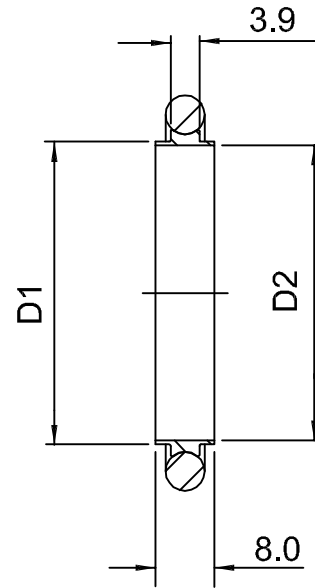

KF FLEXIBLE HOSES, STAINLESS STEEL

ORDER CODE	NW	A	B
FX16K250	16	30	250
FX16K500	16	30	500
FX16K750	16	30	750
FX16K1000	16	30	1000
FX25K250	25	40	250
FX25K500	25	40	500
FX25K750	25	40	750
FX25K1000	25	40	1000
FX40K250	40	55	250
FX40K500	40	55	500
FX40K750	40	55	750
FX40K1000	40	55	1000
FX50K250	50	75	250
FX50K500	50	75	500
FX50K750	50	75	750
FX50K1000	50	75	1000

KF STAINLESS STEEL CENTERING RINGS, VITON O,RING

ORDER CODE	NW	D1	D2
KF10SVCR	10	12.2	10.0
KF16SVCR	16	17.2	16.0
KF25SVCR	25	26.2	25.0
KF40SVCR	40	41.2	40.0
KF50SVCR	50	52.2	50.0

KF ALUMINIUM CENTERING RINGS, VITON O'RING

ORDER CODE	NW	D1	D2
KF10AVCR	10	12.2	10.0
KF16AVCR	16	17.2	16.0
KF25AVCR	25	26.2	25.0
KF40AVCR	40	41.2	40.0
KF50AVCR	50	52.2	50.0